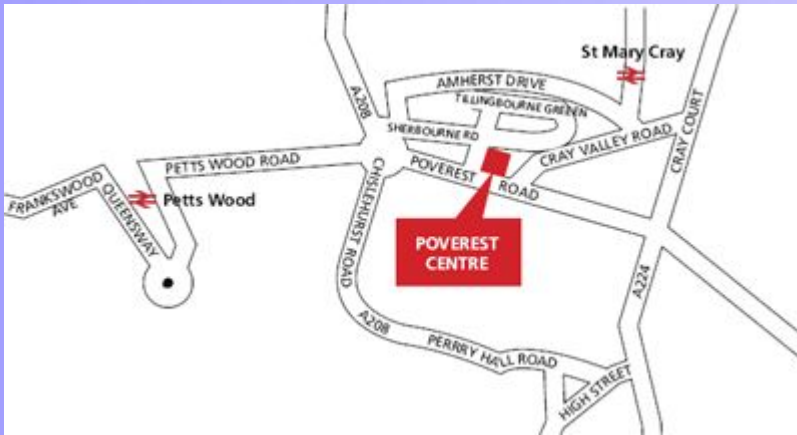

Bromley Adult Education College

Welcome to the Poverest Centre

Parking

- Access via Poverest Road
 - Wheelchairs users access via main entrance
-
- The car park closes as soon as the premises have been vacated
 - The front gate is kept locked between daytime and evening sessions